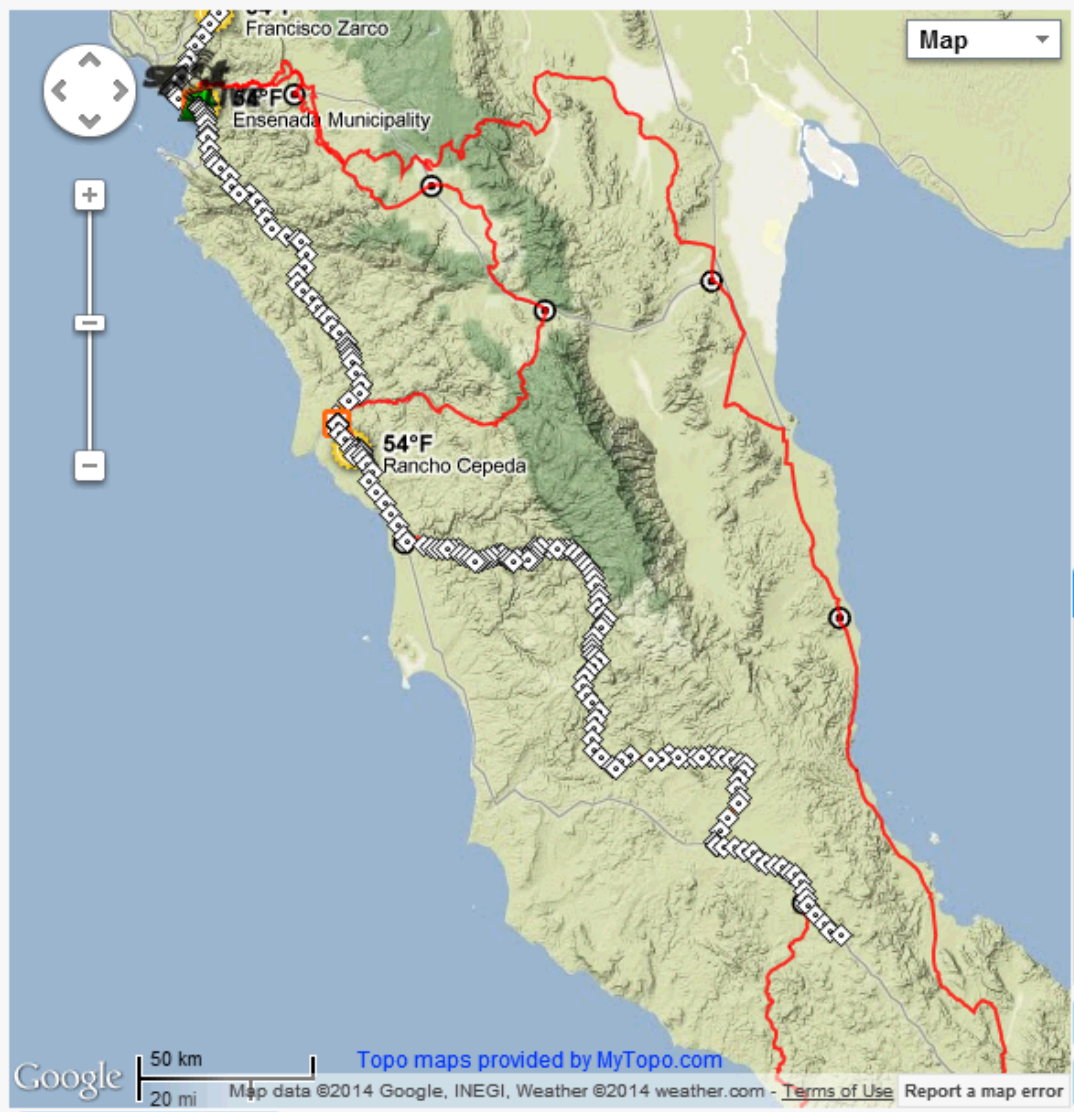

### Tecate SCORE Baja 1000 2013 Tracker - 227\_Steve\_Olleges

227-Steve Olleges	Status
Current place	4
Race Status	Active
Last Update Rec'd	09:24:44 PM (PST) 11/26/13
Current speed	0.3 mph
Route mile	Off Route
Route average speed	19.0 mph
Route distance per day	456.79 mi
Moving Time	0:16:09

▼ All Vehicles (249)

- 11-Rob MacCachren
- 1x-Timmy Weigand
- 1-Bj Baldwin
- 1m
- 2x-Kurt Caselli
- 3-Mark Post
- 4x-Robby Bell
- 4-Valerio Gonzalez
- 6a-Arron Wright
- 9a-Adolfo Arellano
- 9x-A.J. Stewart
- 10a-Javier Robles

► Checkpoints

► Map Layers

Refresh Location